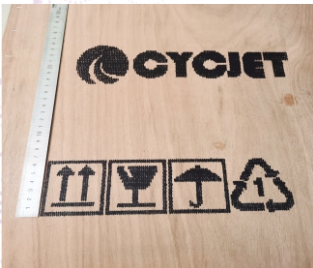

- **Wide application:**

The ink dries quickly and is suitable for industrial printing needs, such as carbon steel, cement products, etc. This machine can also print on cartons.

- **High stability:**

The machine has a simple structure, no need to consider the ink circuit system, easy to install, easy to operate, and has a low failure rate.

- **Low maintenance and operating costs:**

The ink circuit structure is simple and there is no complicated ink supply system. Only ink is required and running costs are low.

DETAILS

APPLICATIONS

Telephone pole information printing

Concrete pipe information printing

Cement floor logo printing

Wooden box logo printing

Carbon steel pipe information printing

Iron barrel date printing

Carton logo printing

Brick information printing

Touch screen Handheld
Large characters Industrial