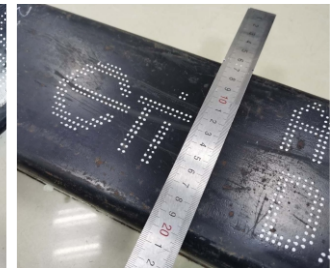

HIGHLIGHTS

- USB & Wi-Fi wireless transmission.
- Touch screen design, rich interface.
- strong impact resistance and heat resistance, anti-interference.
- High performance print signal output.

PARAMETERS

- **Wide application:**

The ink dries quickly and is suitable for industrial printing needs, such as carbon steel, cement products, etc. This machine can also print on cartons.

- **High stability:**

The machine has a simple structure, no need to consider the ink circuit system, easy to install, easy to operate, and has a low failure rate.

- **Low maintenance and operating costs:**

The ink circuit structure is simple and there is no complicated ink supply system. Only ink is required and running costs are low.

DETAILS

APPLICATIONS

Telephone pole information printing

Concrete pipe information printing

Cement floor logo printing

Wooden box logo printing

Carbon steel pipe information printing

Iron barrel date printing

Carton logo printing

Brick information printing

Touch screen Handheld
Large characters Industrial