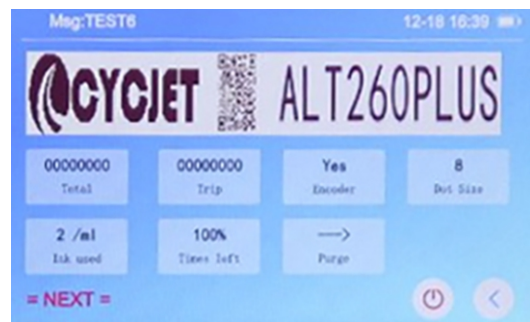

Shanghai Yuchang Industrial Co., Ltd.

CYCJET DOD SERIES INKJET PRINTER

- SMART THINKING
- SMART PRINTING

CYCJET DOD SERIES INKJET PRINTER

ALT160Plus D24L
ALT260Plus D40L

INTRODUCE

CYCJET DOD Series Large Character Inkjet Printer are widely used in building materials, chemical industry, pipes, packaging and other industries. It can print text, production date, batch number, etc. on the product surface. The machine uses a touch screen design with rich interface, simple operation and easy printing. Its nozzle is not easily clogged and is easy to maintain. In addition, it has strong heat resistance, anti-interference and is very practical. This machine can print larger font heights, which is helpful to meet customer needs for large character printing.

HIGHLIGHTS

- USB & Wi-Fi wireless transmission.
- Touch screen design, rich interface.
- strong impact resistance and heat resistance, anti-interference.
- High performance print signal output.

PARAMETERS