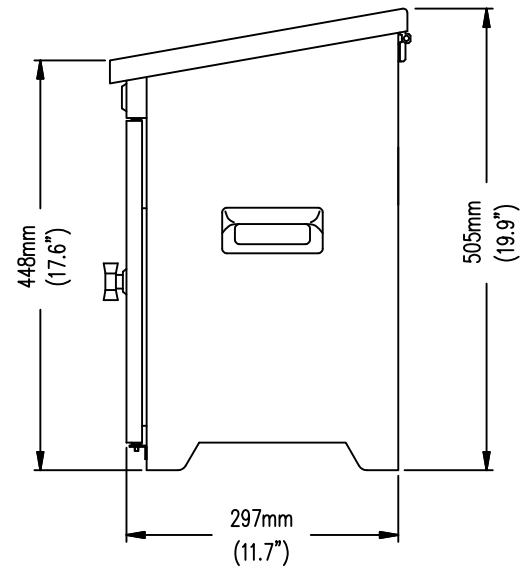

Item	Model	B3020
Nozzles		32dots
Nozzle Size		40/50/60/70u
Operation Interface		Keyboard
Printing Lines		1-5 line
Printing Fonts		Customized Fonts Supported
Printing Height		1.2-15mm
Printing Speed		Max 345m/min
Ink System		Auto Self-cleaning
Ink Supply Method		Ink Tank, Ink Cartridge(optional)
Program		Standard, High Speed (optional)
Language		Multi Languages
Ink Color		Black, Blue, Red
Protection Degree		Ip55 Industrial Protection
External Interface		USB, Ethernet, RS232, Alarm Light
Power Supply		100-240V, 50/60Hz
Packing		56*47*66cm, 32.5kg