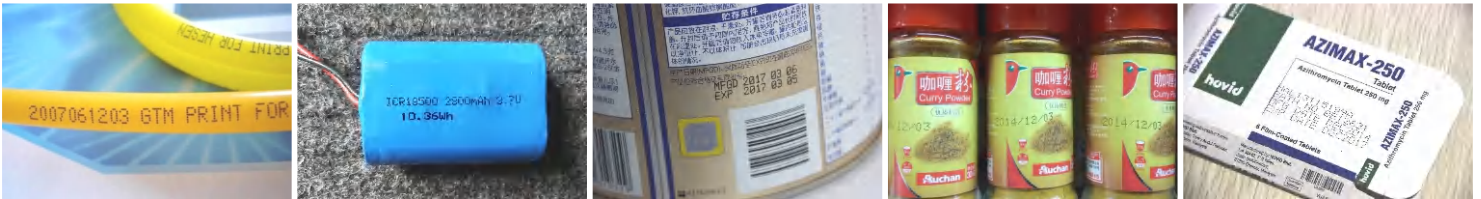

🎯 A complete solution

Our services are designed to provide operational insight so you can eliminate downtime and maximise production efficiency

Operational support

No matter where you are, you can receive excellent after-sales service. We provide high-quality assistance manuals and instructional videos, as well as remote guidance from technical experts. 24X7 online service ensures that we can be with you when you need us the most.

Automatic code inspection

Ensure that every code leaving the factory exists and is correct, and save operator time. With the CYCJET visual control system, you can automate code checking to verify the presence, location, and readability of code.

Control software

Minimise errors using CYCJET's software. Control your product codes from a central location and streamline product changeovers. CYCJET's software uses standard communication protocols and can be integrated into existing ERP systems.

Smart production

The B3020 high-resolution inkjet printer can be integrated into any production line, no matter how complex your production environment is, the B3020 can help you improve production efficiency.